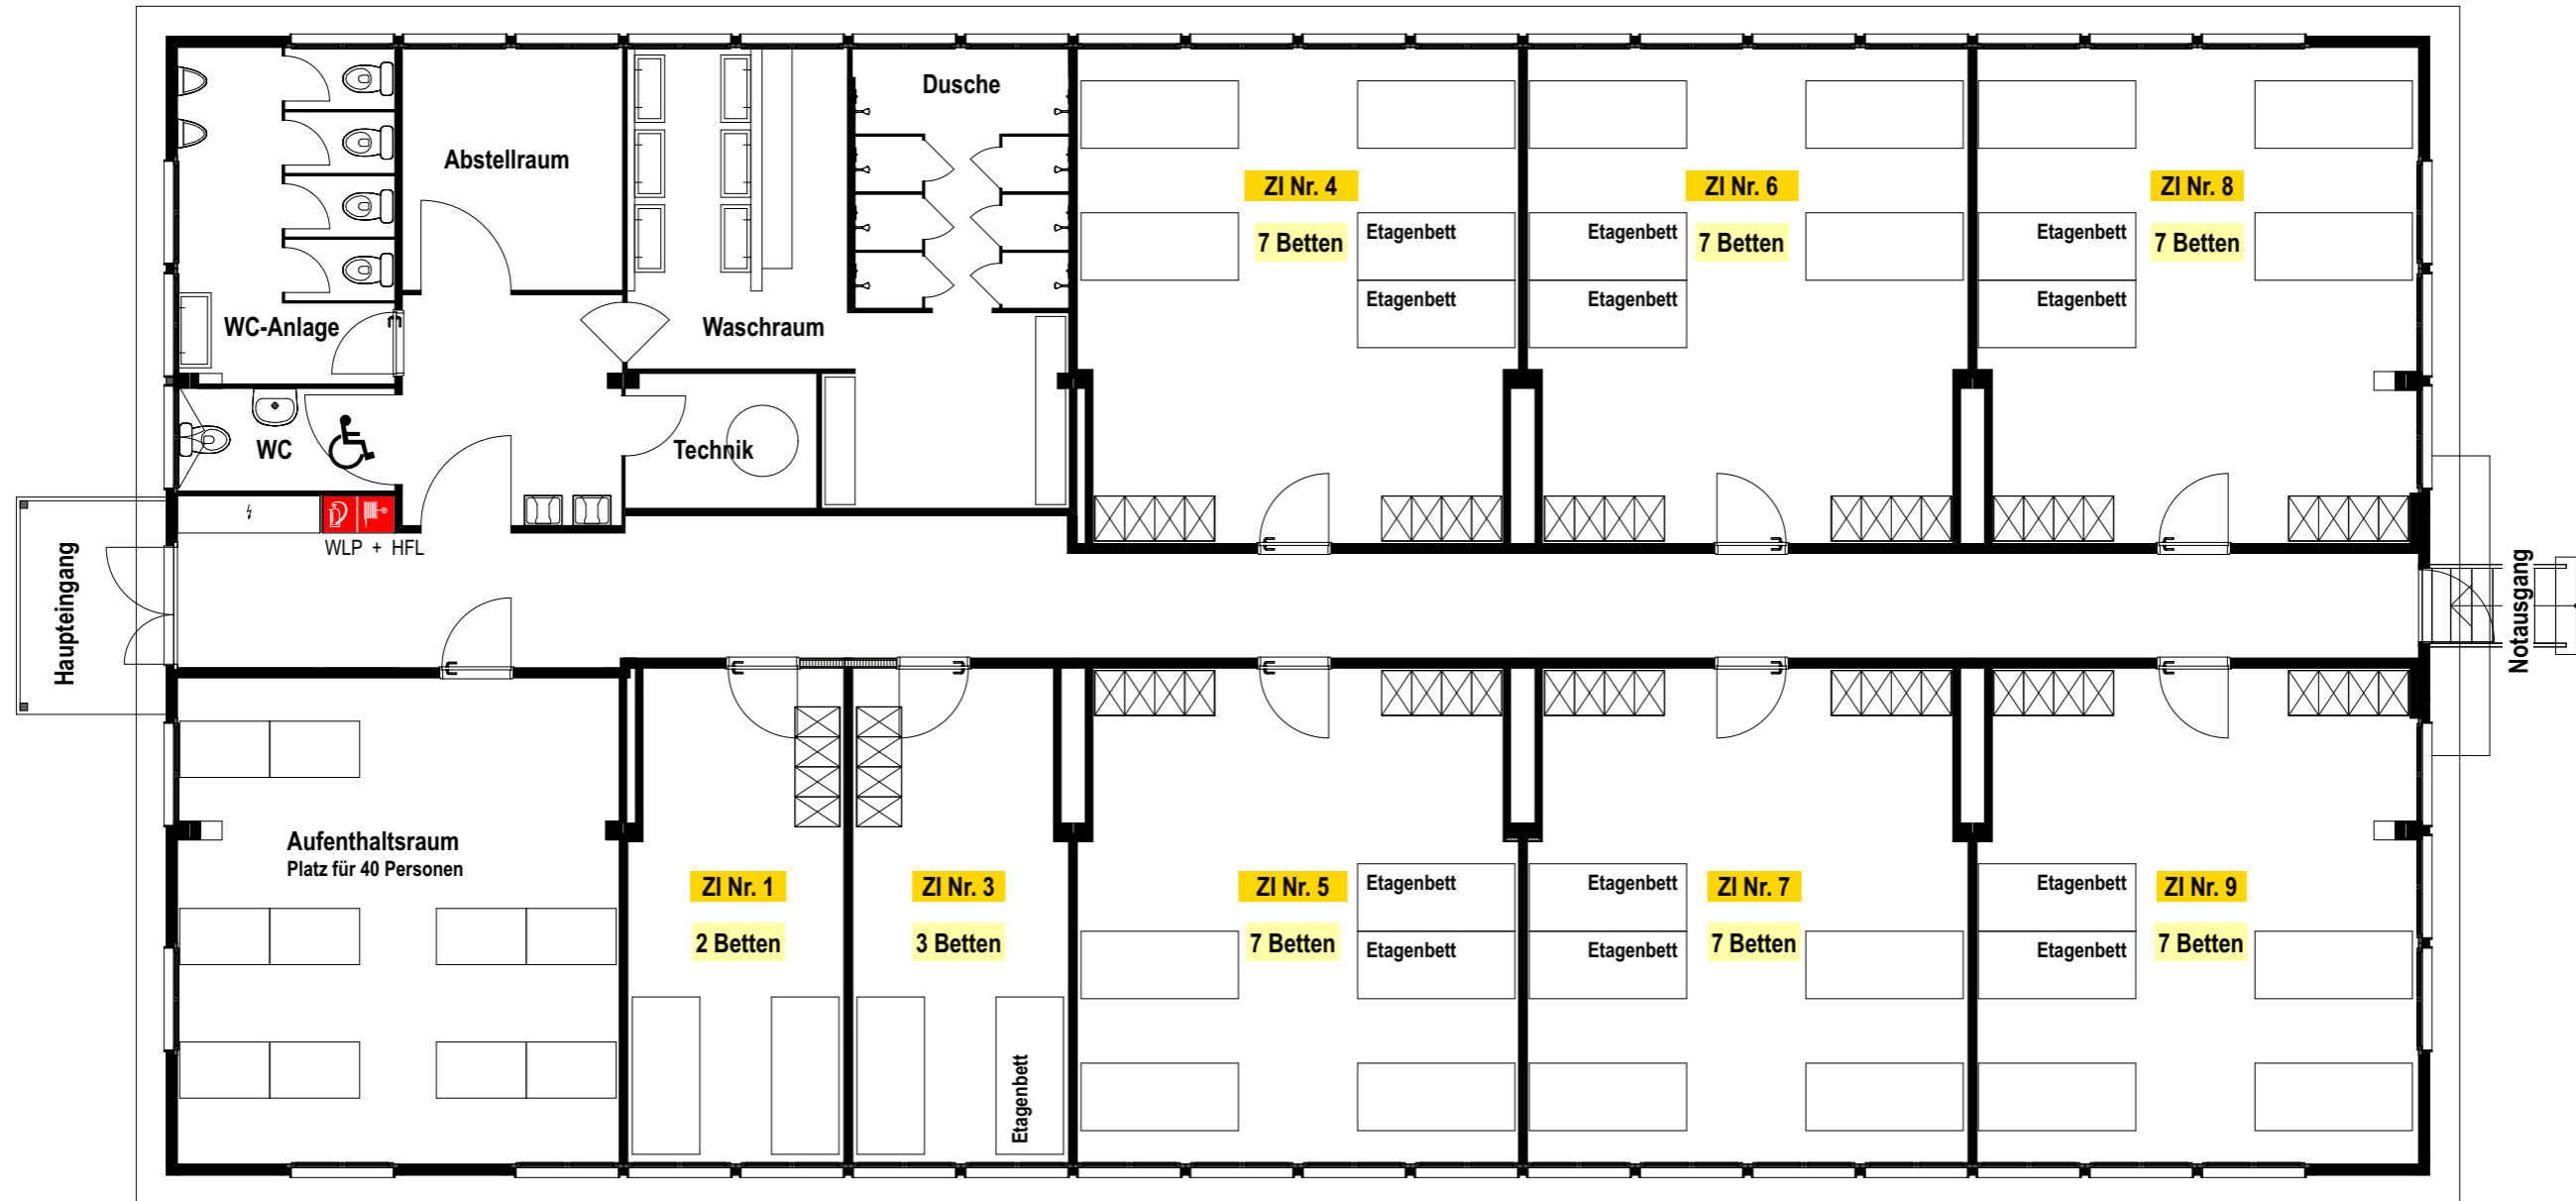

# Haus 4 "HASE"

Total 47 Betten

Masstab: 1m 2m 5m