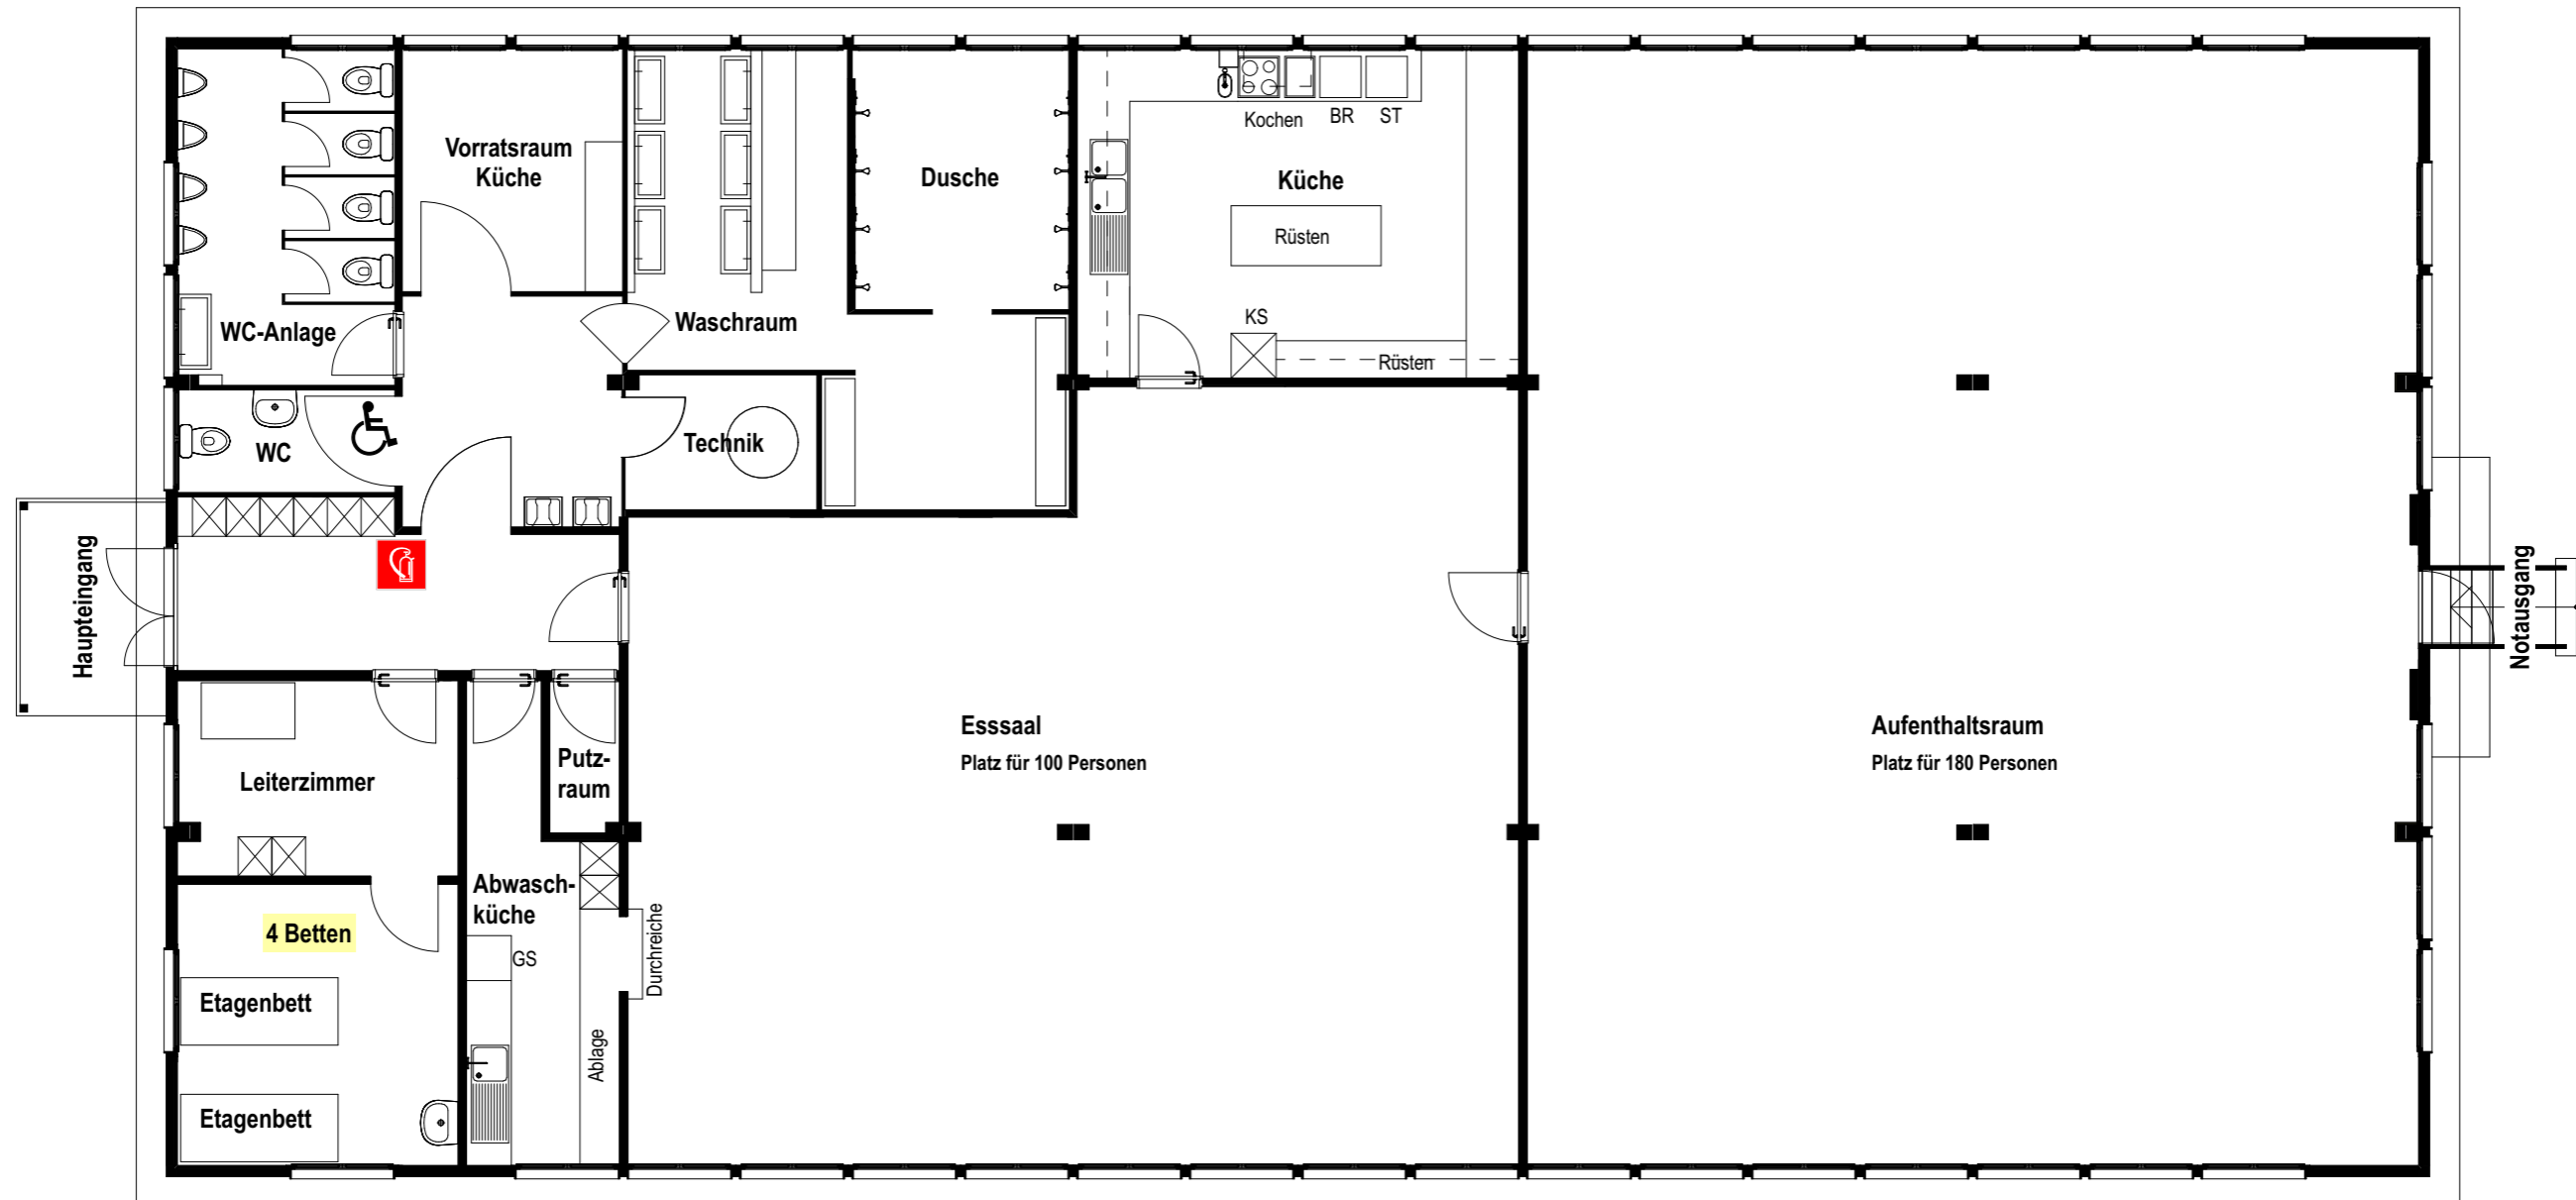

# Haus 10 "HIRSCH"

Total 4 Betten

Masstab: 1m 2m 5m