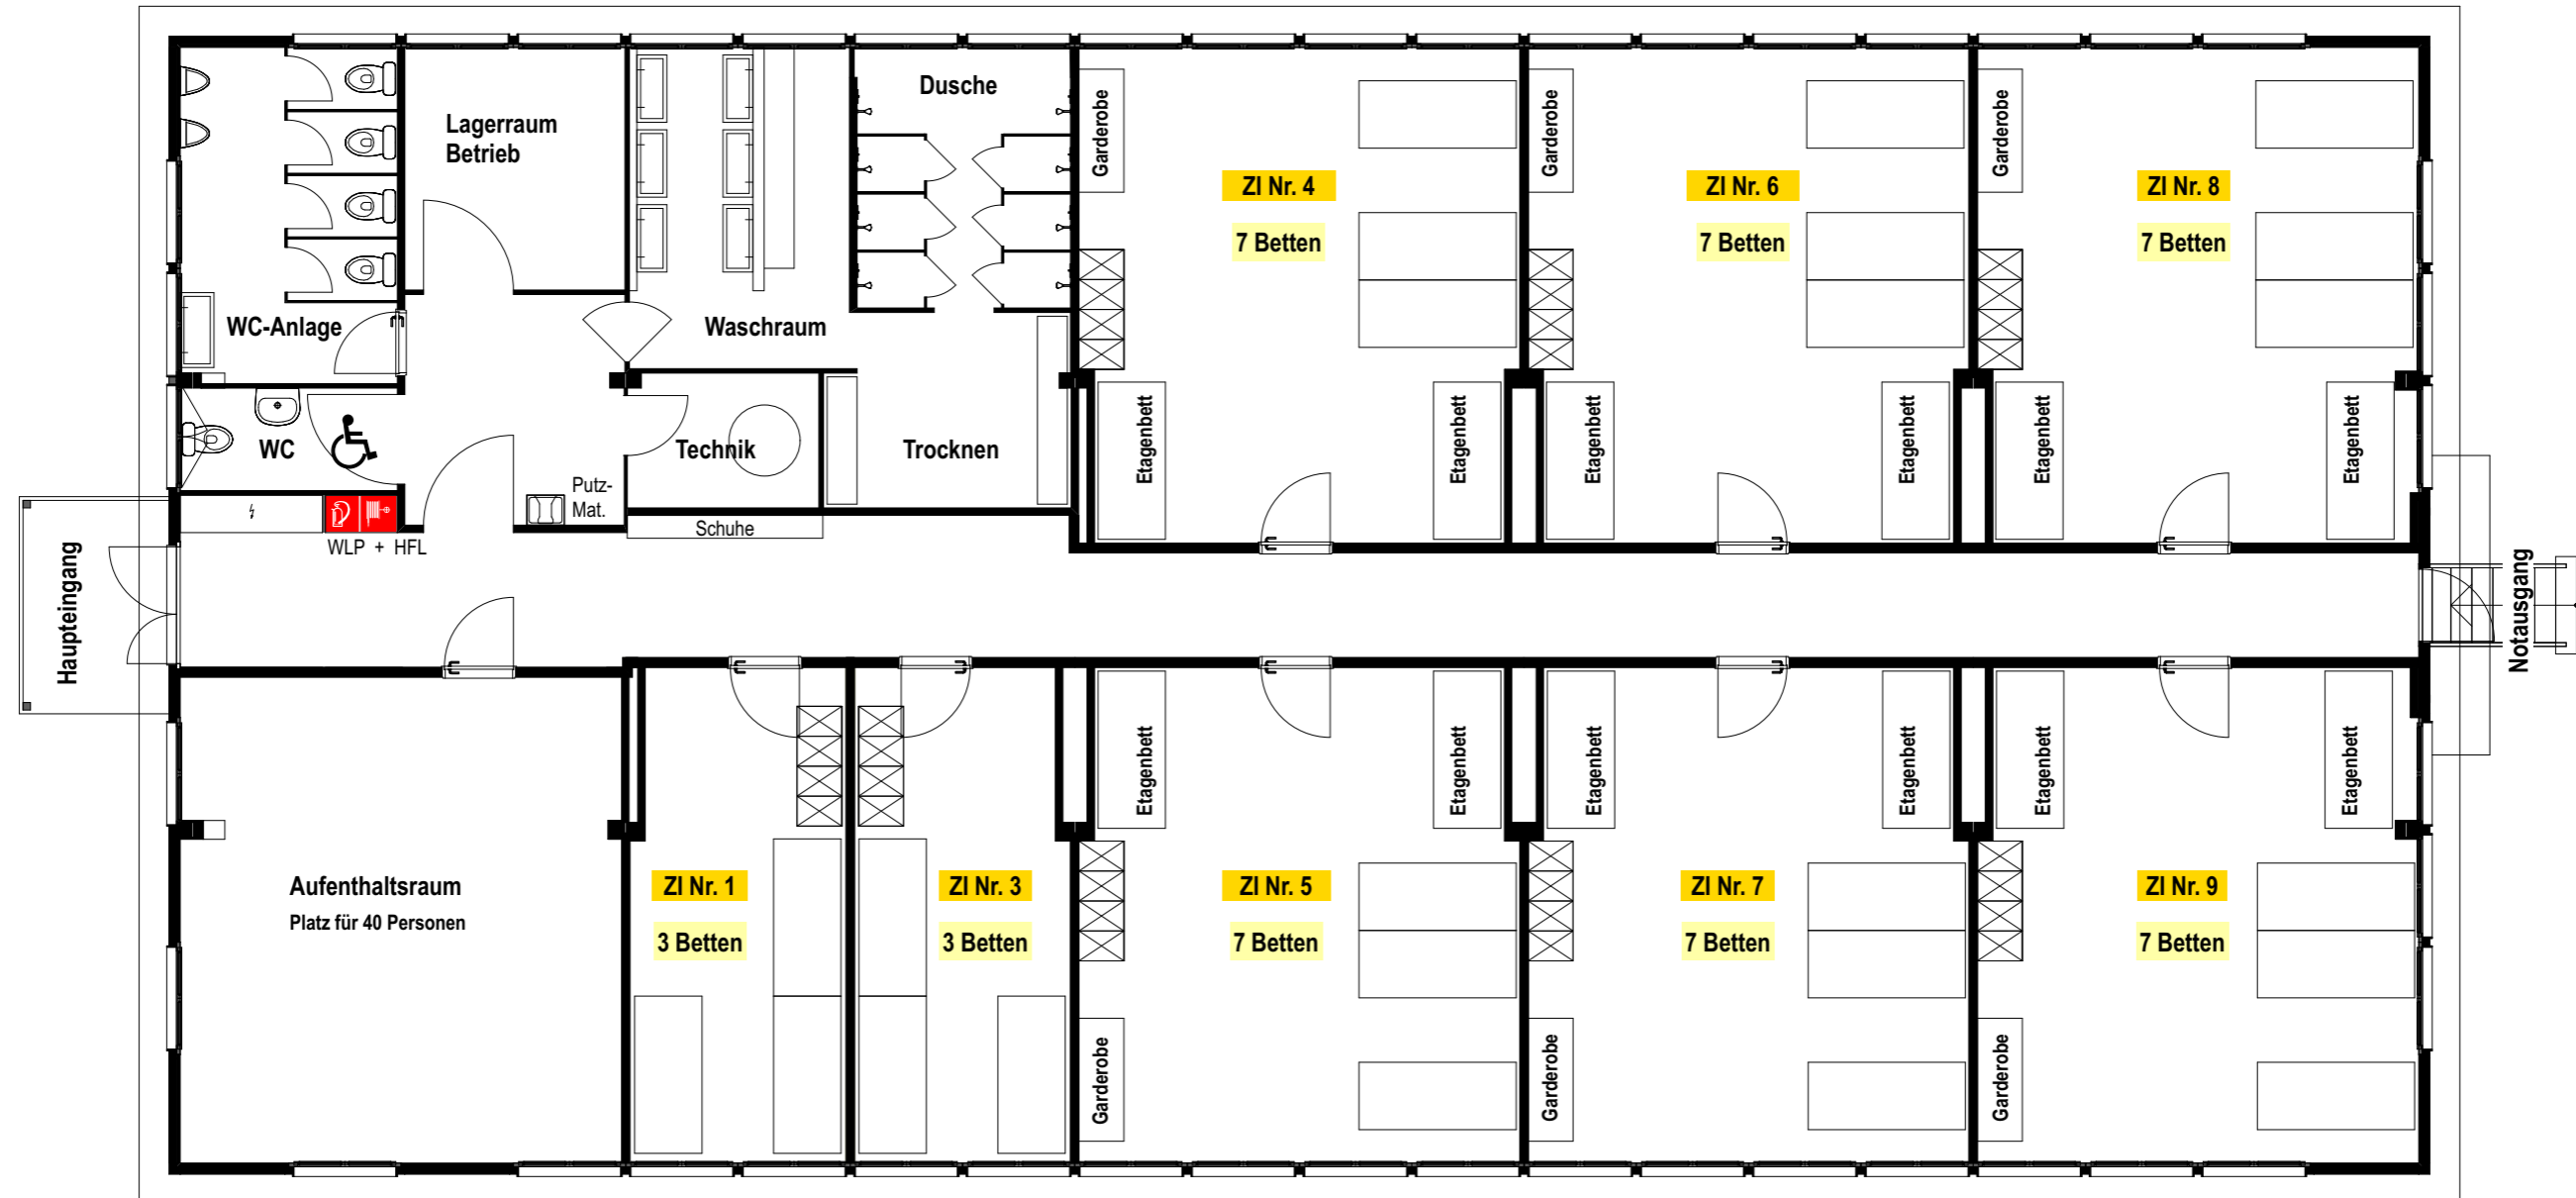

Haus 4 "HASE"

Total 48 Betten

Masstab: 1m 2m 5m